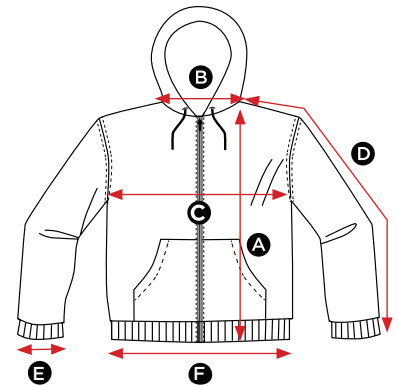

293.52

SG29 Men's Full Zip Hoodie

MEASUREMENTS CM	S	M	L	XL	2XL	3XL	4XL	5XL
A Length	68.5	71	73.5	76	78.5	81	83.5	86
B Back neck opening	20.5	21	21.5	22	22.5	23	24	25
C Half chest	51.5	55	58.5	62	65.5	69	75	80
D Sleeve length	63.5	65	66.5	68	68	69.5	71.5	73.5
E Sleeve width opening	10.5	10.5	10.5	11.5	11.5	11.5	12	12
F Bottom hem opening	39.5	43	46.5	50	53.5	57	63	68

All measurements are within industry standard tolerances and are product dependent.

251.52

SG29F Ladies' Full Zip Hoodie

MEASUREMENTS CM	XS	S	M	L	XL	2XL
A Length	59.5	62	64.5	67	69.5	72
B Back neck opening	20.5	21	21.5	22	22.5	23
C Half chest	46	49	52	55	58	61
D Sleeve length	57.5	59	60.5	62	63.5	65
E Sleeve width opening	8	8	8	9	9	9
F Bottom hem opening	38	42	45	48	51	54

All measurements are within industry standard tolerances and are product dependent.

298.52

SG29K Kids' Full Zip Hoodie

MEASUREMENTS CM	104 3-4	116 5-6	128 7-8	140 9-10	152 11-12
A Length	45	49	54	57	62
B Back neck opening	21	22	24	25	26
C Half chest	36	38	41	43	46
D Sleeve length	37	39	41	48.5	51.5
E Sleeve width opening	6.5	6.5	6.5	7	7
F Bottom hem opening	31	33	35	37	39