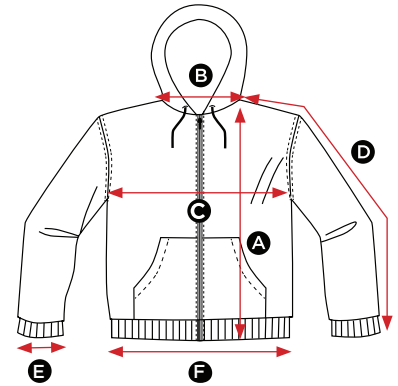

293.52

SG29 Men's Full Zip Hoodie

MEASUREMENTS CM	S	M	L	XL	2XL	3XL	4XL	5XL
A Length	68.5	71	73.5	76	78.5	81	83.5	86
B Back neck opening	20.5	21	21.5	22	22.5	23	24	25
C Half chest	51.5	55	58.5	62	65.5	69	75	80
D Sleeve length	63.5	65	66.5	68	68	69.5	71.5	73.5
E Sleeve width opening	10.5	10.5	10.5	11.5	11.5	11.5	12	12
F Bottom hem opening	39.5	43	46.5	50	53.5	57	63	68

All measurements are within industry standard tolerances and are product dependent.

251.52

SG29F Ladies' Full Zip Hoodie

MEASUREMENTS CM	XS	S	M	L	XL	2XL
A Length	59.5	62	64.5	67	69.5	72
B Back neck opening	20.5	21	21.5	22	22.5	23
C Half chest	46	49	52	55	58	61
D Sleeve length	57.5	59	60.5	62	63.5	65
E Sleeve width opening	8	8	8	9	9	9
F Bottom hem opening	38	42	45	48	51	54

All measurements are within industry standard tolerances and are product dependent.

298.52

SG29K Kids' Full Zip Hoodie

MEASUREMENTS CM	104 3-4	116 5-6	128 7-8	140 9-10	152 11-12
A Length	45	49	54	57	62
B Back neck opening	21	22	24	25	26
C Half chest	36	38	41	43	46
D Sleeve length	37	39	41	48.5	51.5
E Sleeve width opening	6.5	6.5	6.5	7	7
F Bottom hem opening	31	33	35	37	39